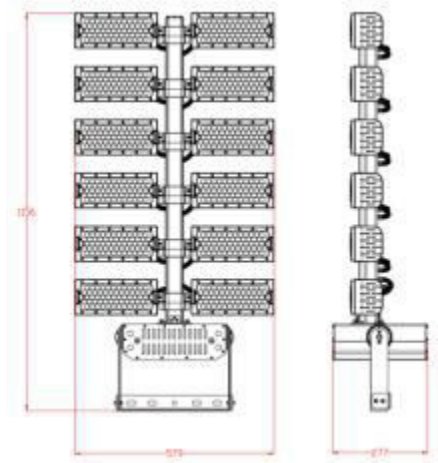

## Optical lens

- 95% Light transmittance rate
- Heat-resisting Material

Original-Designed Module

Original Angle Scale Plate

Replaceable Optical Lens

Original Angle Scale Plate

Bracket Rotation Scale Dial

140°

360°

360 ° Rotated for Every Single Module

250 ° Bracket Rotatable

250°

## Professional Light Distribution

Multiple optical lens choices are available with angles including 10°/30°/60°/90°/120° to meet the requirements for professional light distribution and an extensive scope of applications.

## Dimension