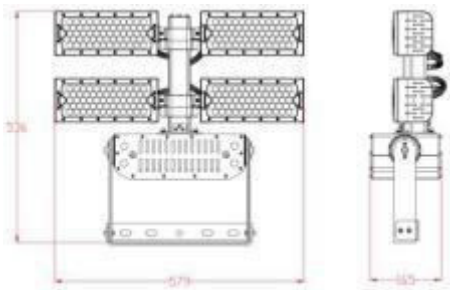

## Professional Light Distribution

Multiple optical lens choices are available with angles including 10°/30°/60°/90°/120° to meet the requirements for professional light distribution and an extensive scope of applications.

## Dimension