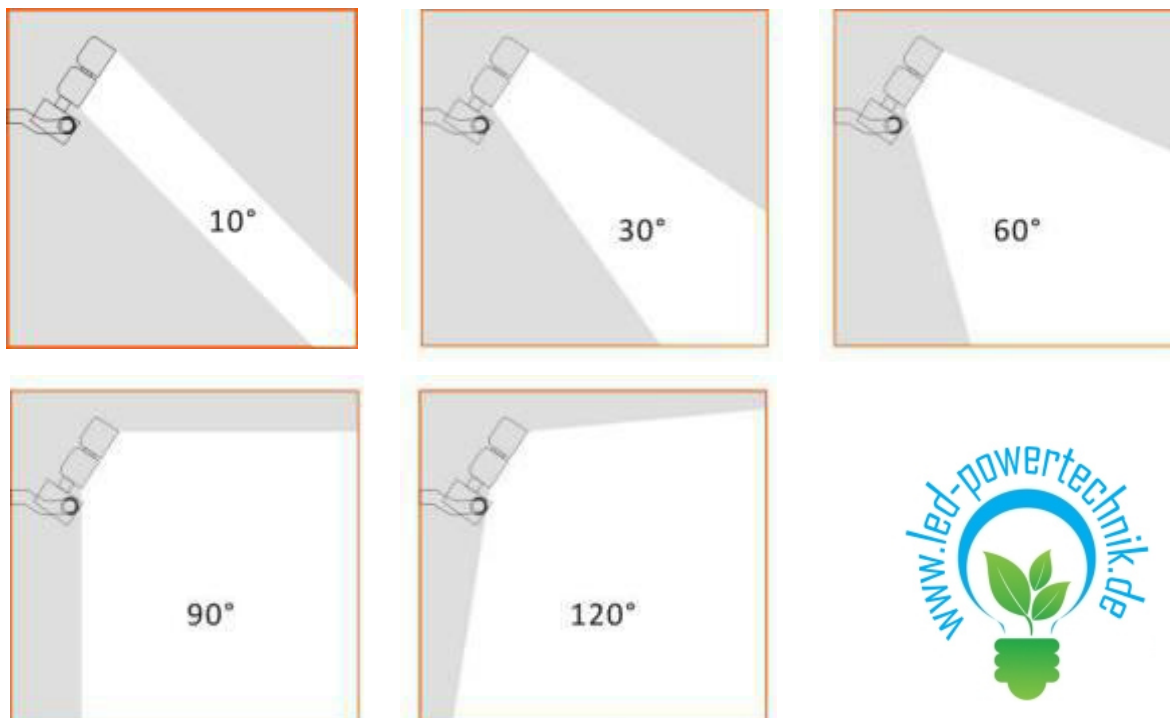

## Optical lens

- 95% Light transmittance rate
- Heat-resisting Material

Original-Designed Module

Original Angle Scale Plate

Replaceable Optical Lens

Original Angle Scale Plate

Bracket Rotation Scale Dial

140°

## Professional Light Distribution

Multiple optical lens choices are available with angles including 10°/30°/60°/90°/120° to meet the requirements for professional light distribution and an extensive scope of applications.

## Dimension