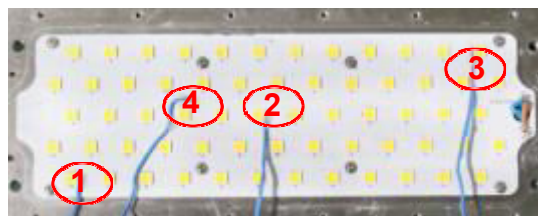

Test Point	Time(min)	00:00:00	00:30:00	01:00:00	01:30:00	02:00:00	02:30:00
CH1 LED		32.4	77.7	78.3	79	79.6	80
CH2 LED		32.4	81.9	82.2	82.9	83.5	83.8
CH3 LED		32.4	76.7	77.1	77.8	78.3	78.8
CH4 PCB Board		32.5	77.5	77.9	78.5	79.1	79.5
CH5 Heat sink		32.5	71	71.4	72.1	72.5	73.1
CH6 Heat sink		32.4	63	63.3	64.3	64.6	65.1
CH7 Heat sink		32.5	65.6	65.9	66.8	67.4	67.9
CH8 LED Driver		32.6	47.7	54.8	58.4	60.4	61.6