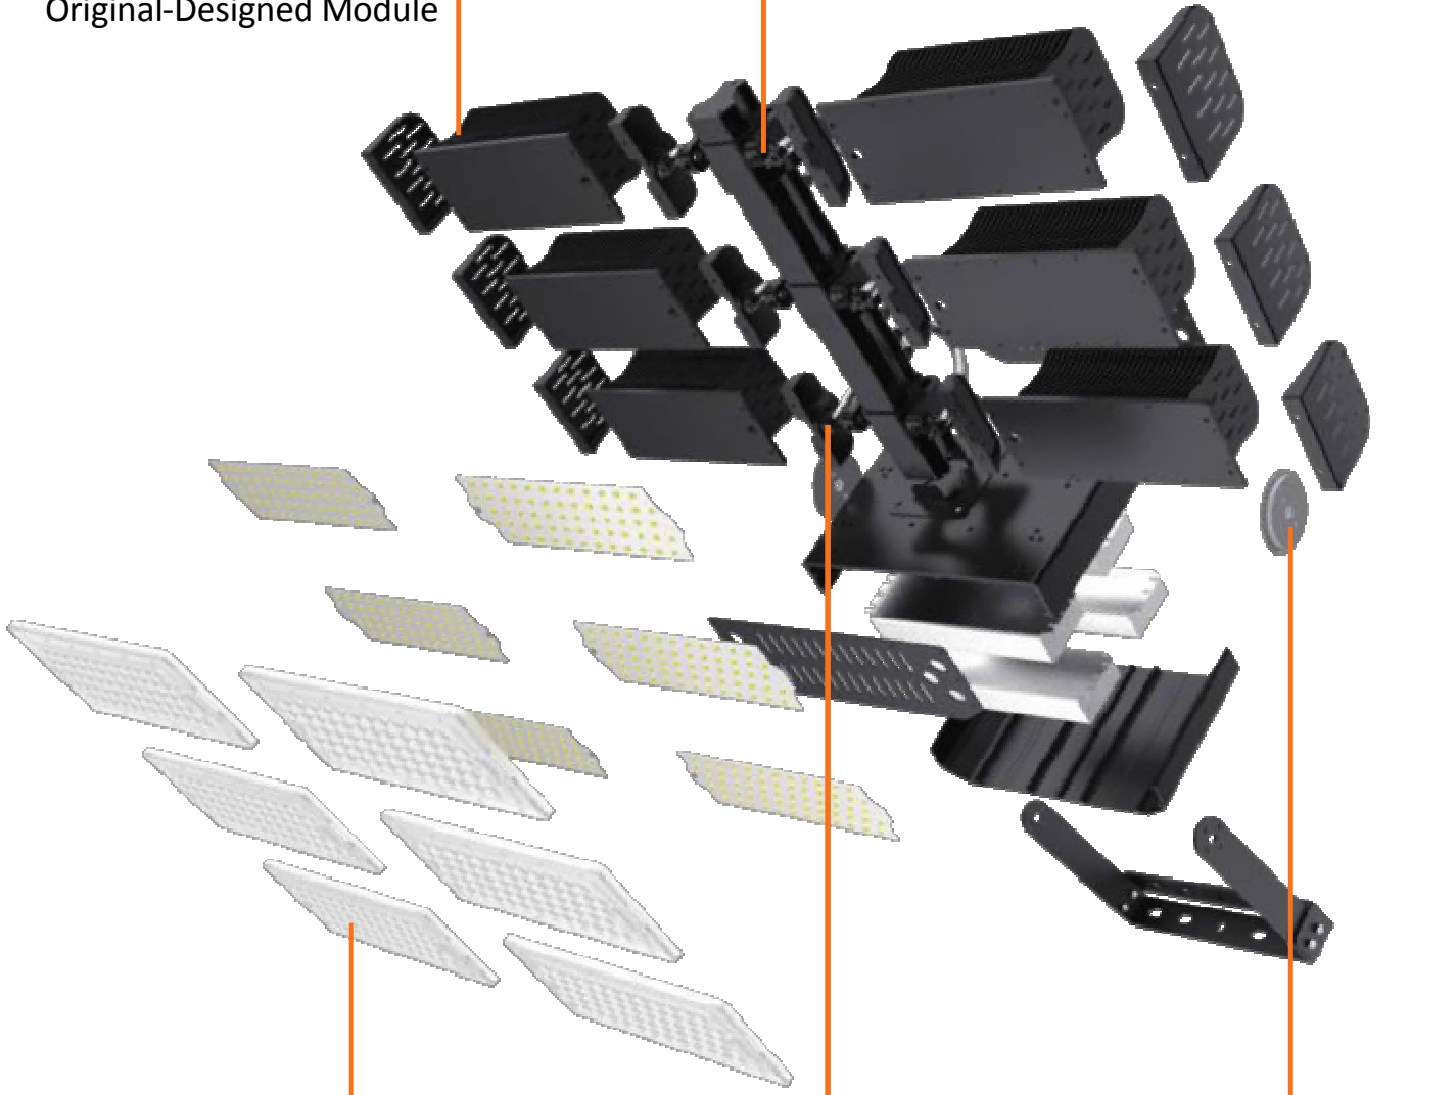

## Optical lens

- 95% Light transmittance rate
- Heat-resisting Material

Original-Designed Module

Original Angle Scale Plate

Replaceable Optical Lens

Original Angle Scale Plate

Bracket Rotation Scale Dial

140°

360°

360 ° Rotated for Every Single Module

250 ° Bracket Rotatable

250°

## Professional Light Distribution

Multiple optical lens choices are available with angles including 10°/30°/60°/90°/120° to meet the requirements for professional light distribution and an extensive scope of applications.