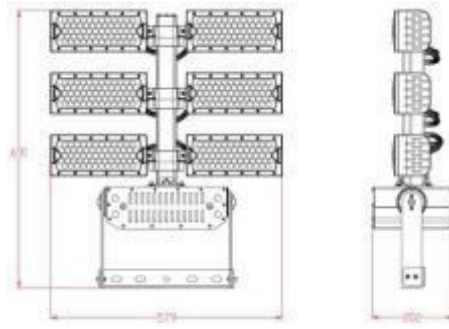

## Professional Light Distribution

Multiple optical lens choices are available with angles including 10°/30°/60°/90°/120° to meet the requirements for professional light distribution and an extensive scope of applications.

## Dimension