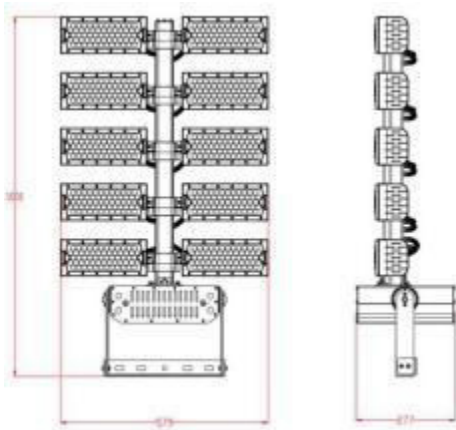

## Optical lens

- 95% Light transmittance rate
- Heat-resisting Material

Original-Designed Module

Original Angle Scale Plate

Replaceable Optical Lens

Original Angle Scale Plate

Bracket Rotation Scale Dial

140°

360°

360 ° Rotated for Every Single Module

250 ° Bracket Rotatable

250°

## Professional Light Distribution

Multiple optical lens choices are available with angles including 10°/30°/60°/90°/120° to meet the requirements for professional light distribution and an extensive scope of applications.

## Dimension