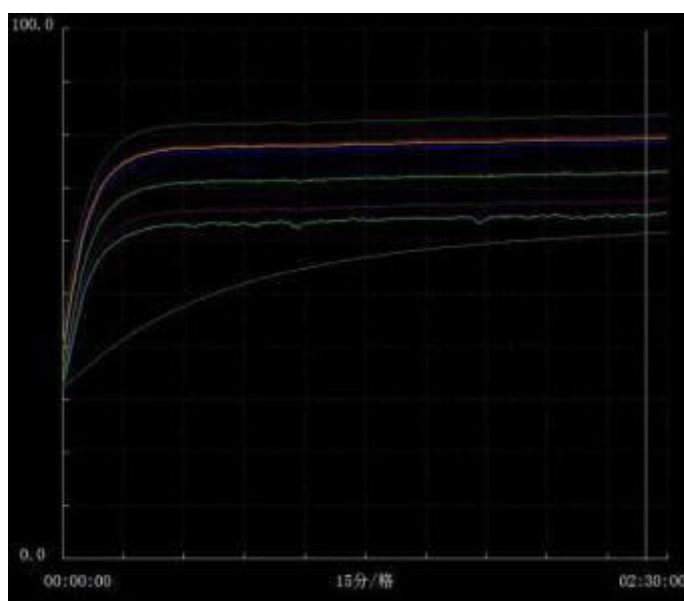

Test Point	Time(min)	00:00:00	00:30:00	01:00:00	01:30:00	02:00:00	02:30:00
CH1 LED		32.4	77.7	78.3	79	79.6	80
CH2 LED		32.4	81.9	82.2	82.9	83.5	83.8
CH3 LED		32.4	76.7	77.1	77.8	78.3	78.8
CH4 PCB Board		32.5	77.5	77.9	78.5	79.1	79.5
CH5 Heat sink		32.5	71	71.4	72.1	72.5	73.1
CH6 Heat sink		32.4	63	63.3	64.3	64.6	65.1
CH7 Heat sink		32.5	65.6	65.9	66.8	67.4	67.9
CH8 LED Driver		32.6	47.7	54.8	58.4	60.4	61.6