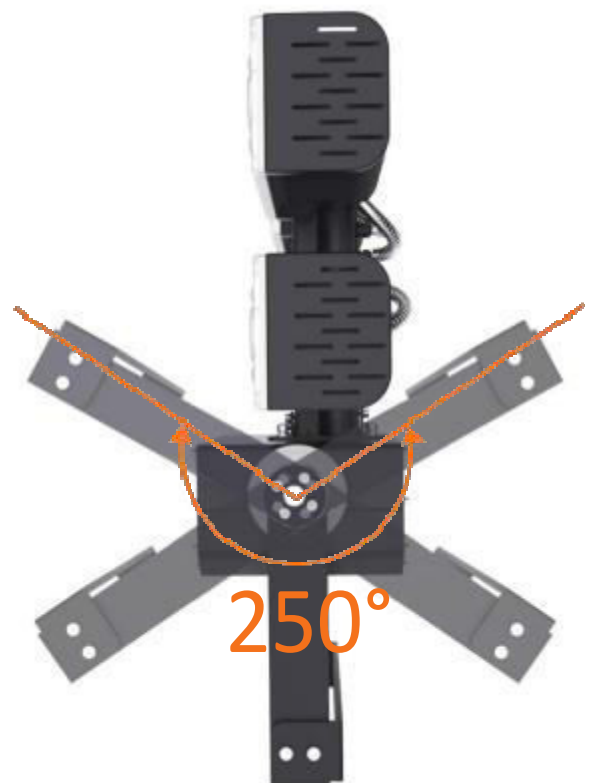

140°

360°

360 ° Rotated for Every Single Module

250 ° Bracket Rotatable

250°