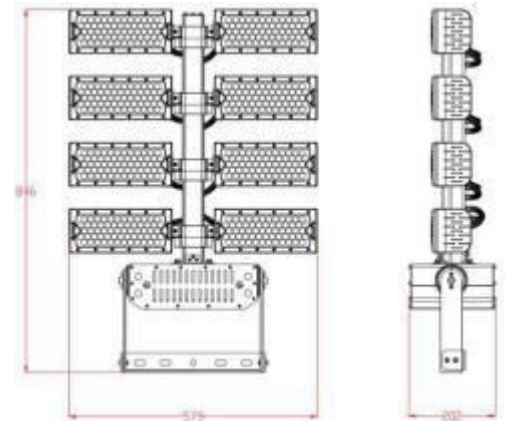

## Optical lens

- 95% Light transmittance rate
- Heat-resisting Material

Original-Designed Module

Original Angle Scale Plate

Replaceable Optical Lens

Original Angle Scale Plate

Bracket Rotation Scale Dial

140°

## Professional Light Distribution

Multiple optical lens choices are available with angles including 10°/30°/60°/90°/120° to meet the requirements for professional light distribution and an extensive scope of applications.

## Dimension